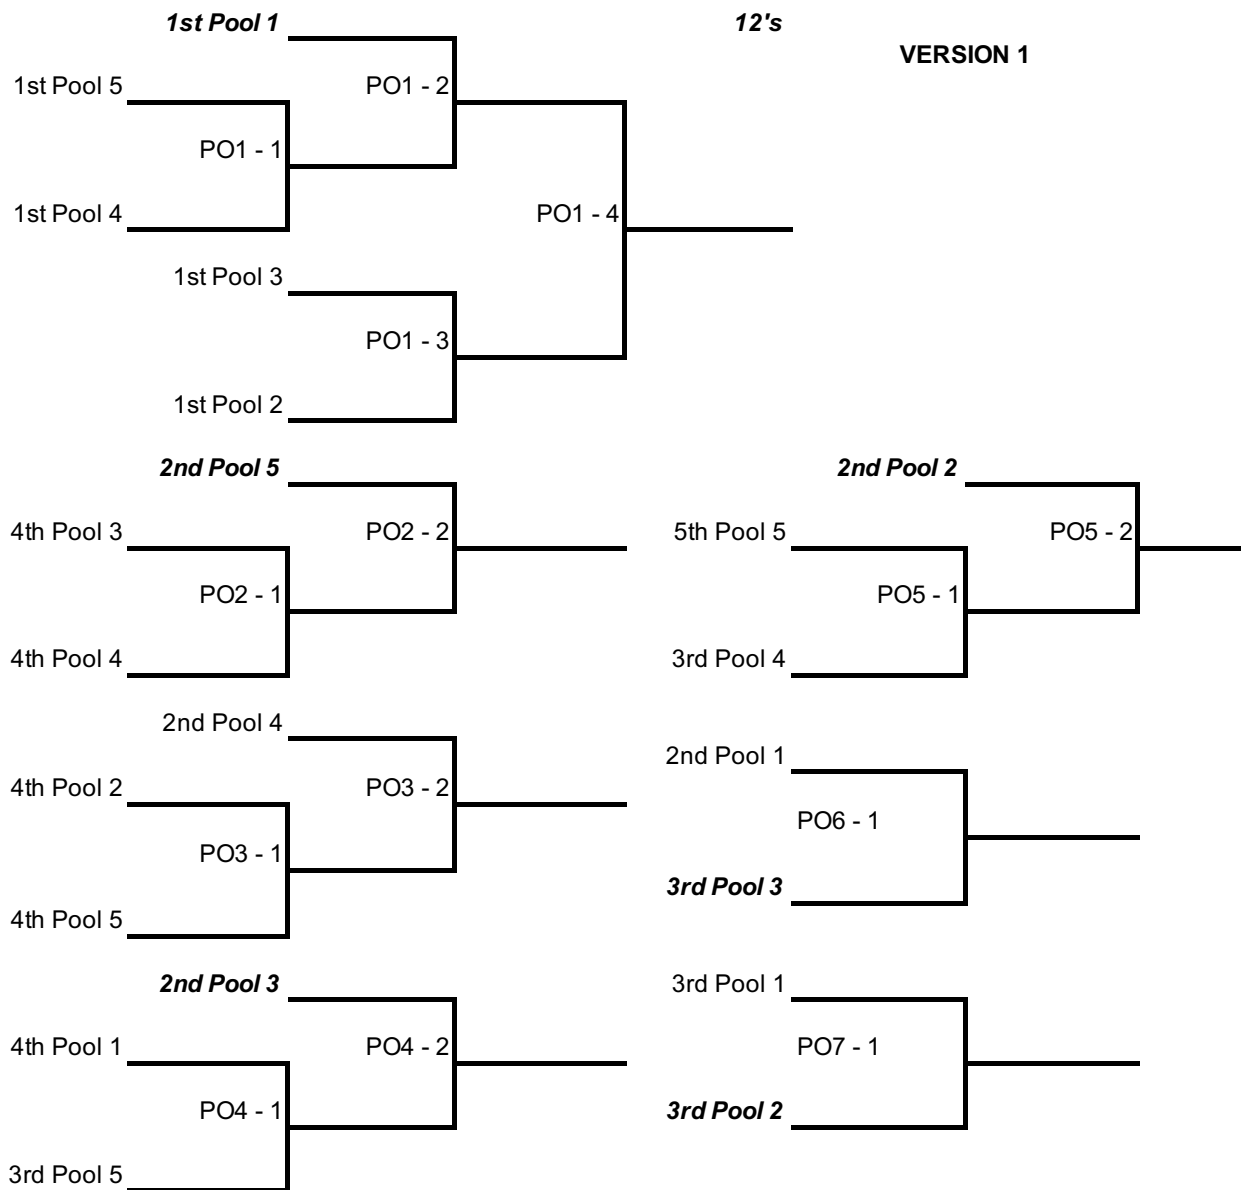

Seeding is according to final 2024-25 season ranking in 11's Division.

New clubs or teams from clubs who had no equivalent in the 11's division last year, are seeded lowest.

Playing Schedule 4 team pools

Match	Time	Play	Ref
1	8:00 AM	1 vs 4	2
2	8:50 AM	2 vs 3	1
3		1 vs 3	4
4		2 vs 4	1
5		3 vs 4	2
6		1 vs 2	3

Playing Schedule 5-team Pool

Match	Time	Play - Crt 13	Play - Crt 14	Ref
1	8:00 AM	1 vs 5	2 vs 4	3
2	8:50 AM	1 vs 4	2 vs 3	5
3		1 vs 3	4 vs 5	2
4			Break	
5		2 vs 5	3 vs 4	1
6		1 vs 2	3 vs 5	4

Work team will split over 2 courts. R1 and R2 will be provided

Pool Play : 2 sets to 25 points, starting at 4-4

Playoff matches: Best 2 out of 3 sets. First 2 sets start at 4-4 and go to 25 points. Third set, if needed, start at 0-0 to 15 points

No tie-breaking matches will be played unless all tie-breaking criteria are exhausted.

Teams do not switch sides during matches

Winners of each pool advance to Powerleague

Numbers 2, 3 and 4 from each pool play for 6 remaining spots in the PL. Brackets of 2 or 3 teams