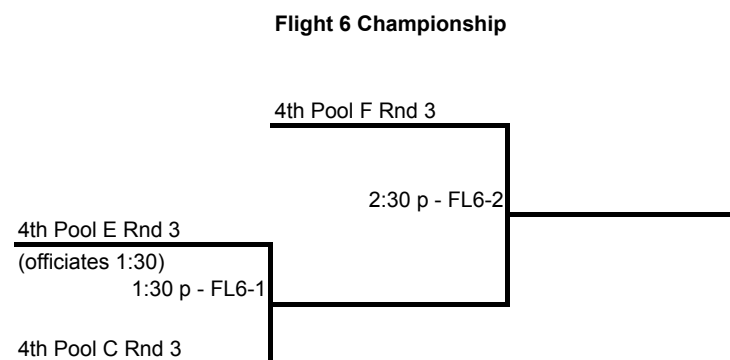

2012 Silver Heart Challenge

Sponsored by:
Heart of America Region