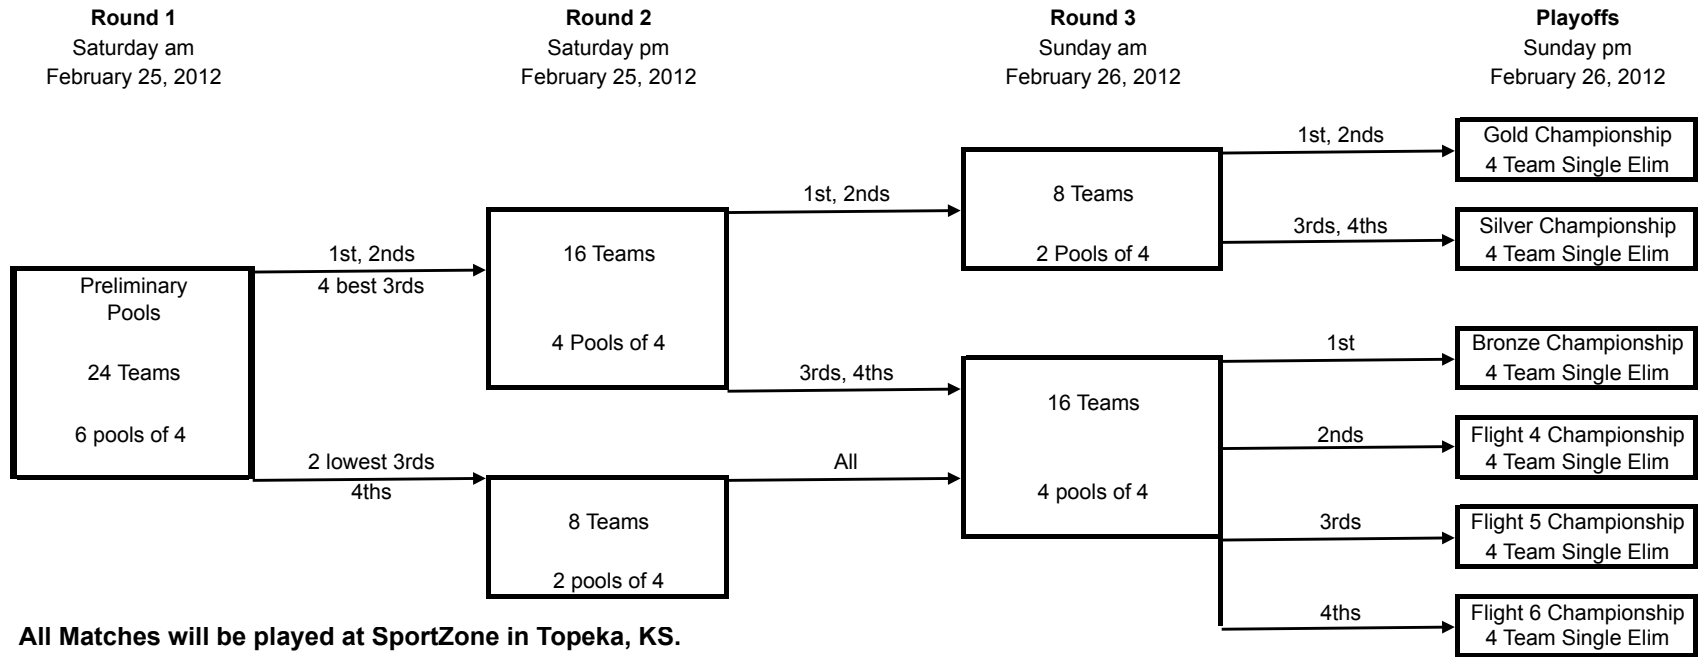

Girls 17-18

Tournament Structure

Directions: Sport Zone: 3909 Burlingame SW. (all marked with signs) Take I-70 to I-470. I-470 to exit Burlingame. Go South and take the first right (not large sign) to the facility.