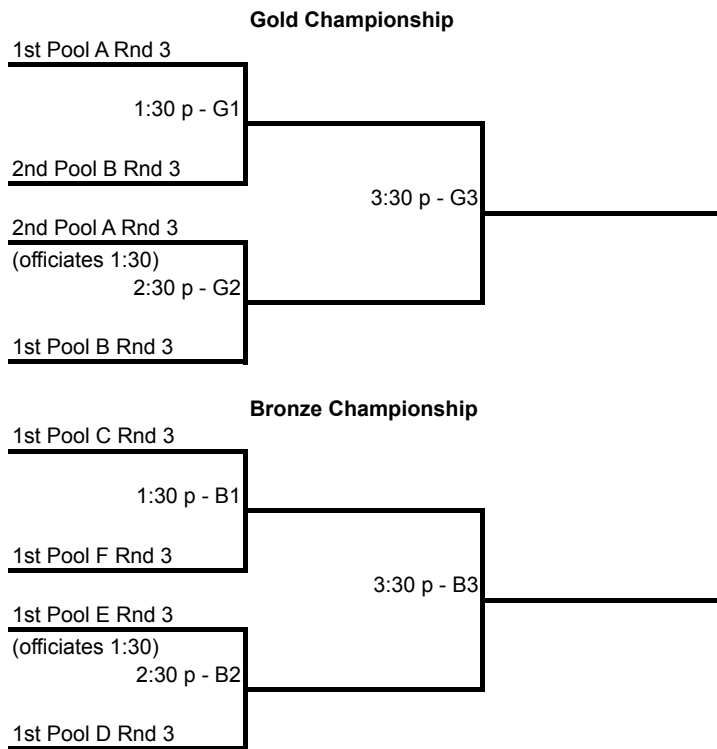

2012 Silver Heart Challenge