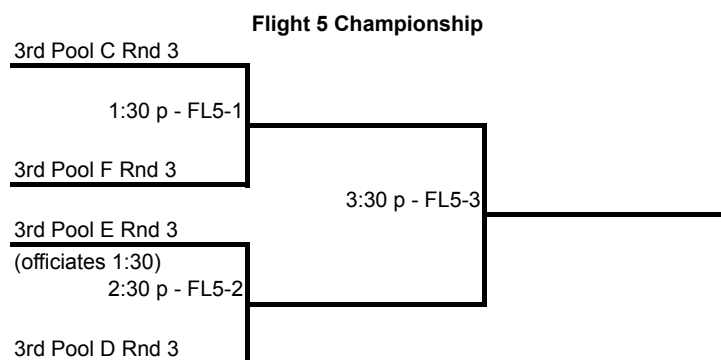

2012 Silver Heart Challenge

Sponsored by:
Heart of America Region