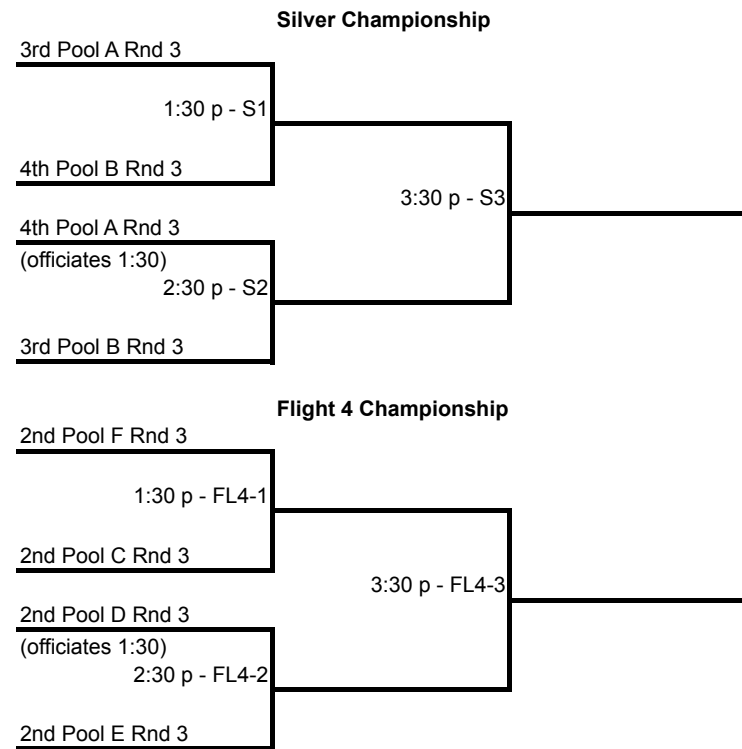

Girls 17-18